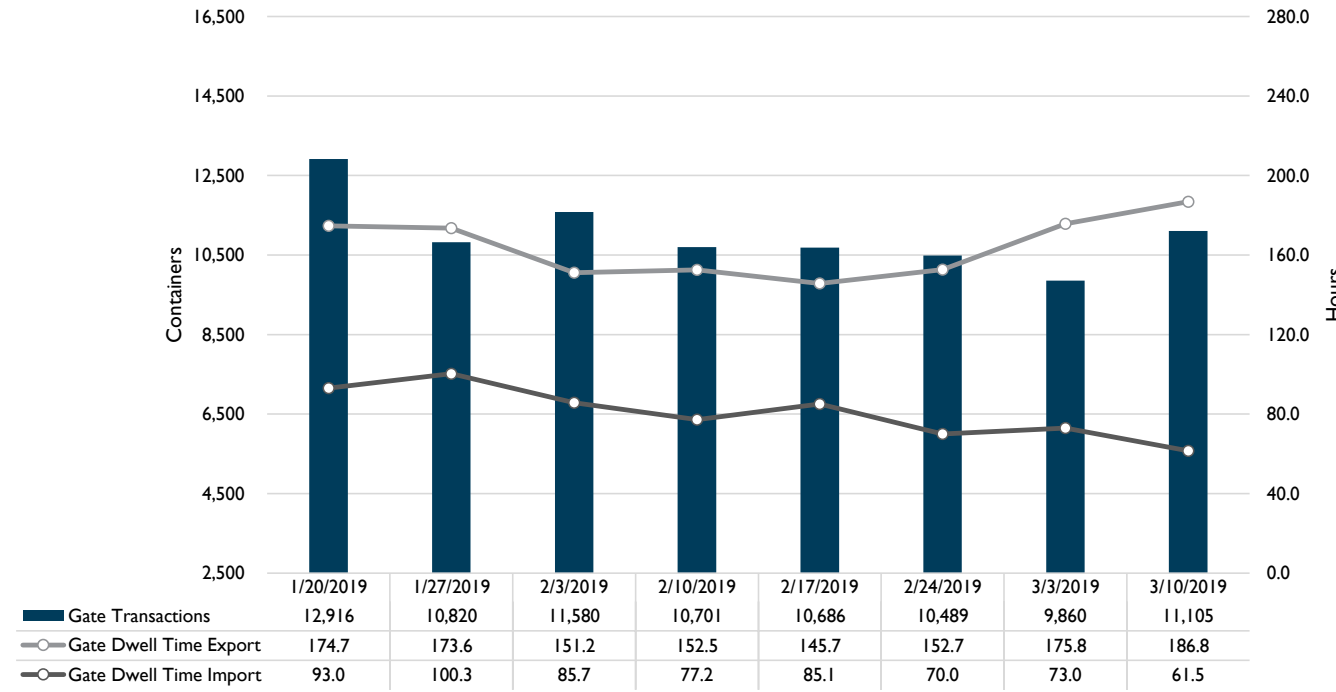

Gate Containers and Dwell

NIT Gate Containers and Dwell