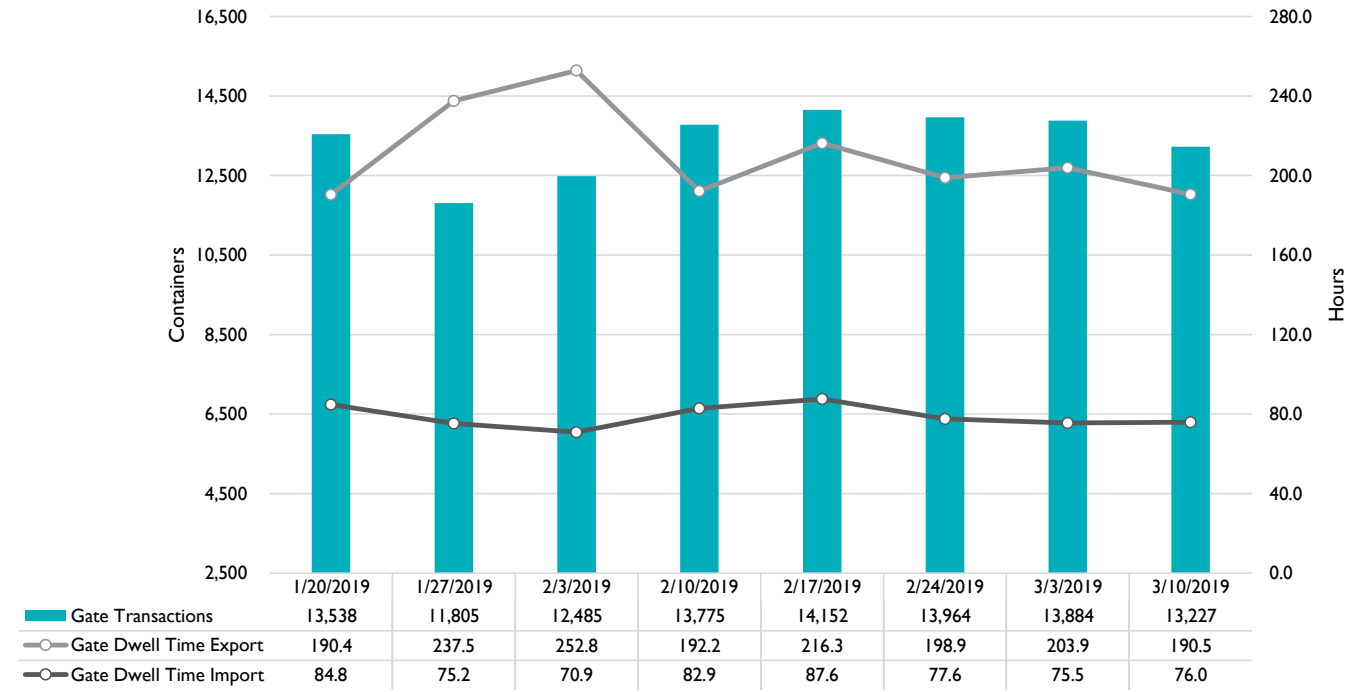

VIG Gate Containers and Dwell