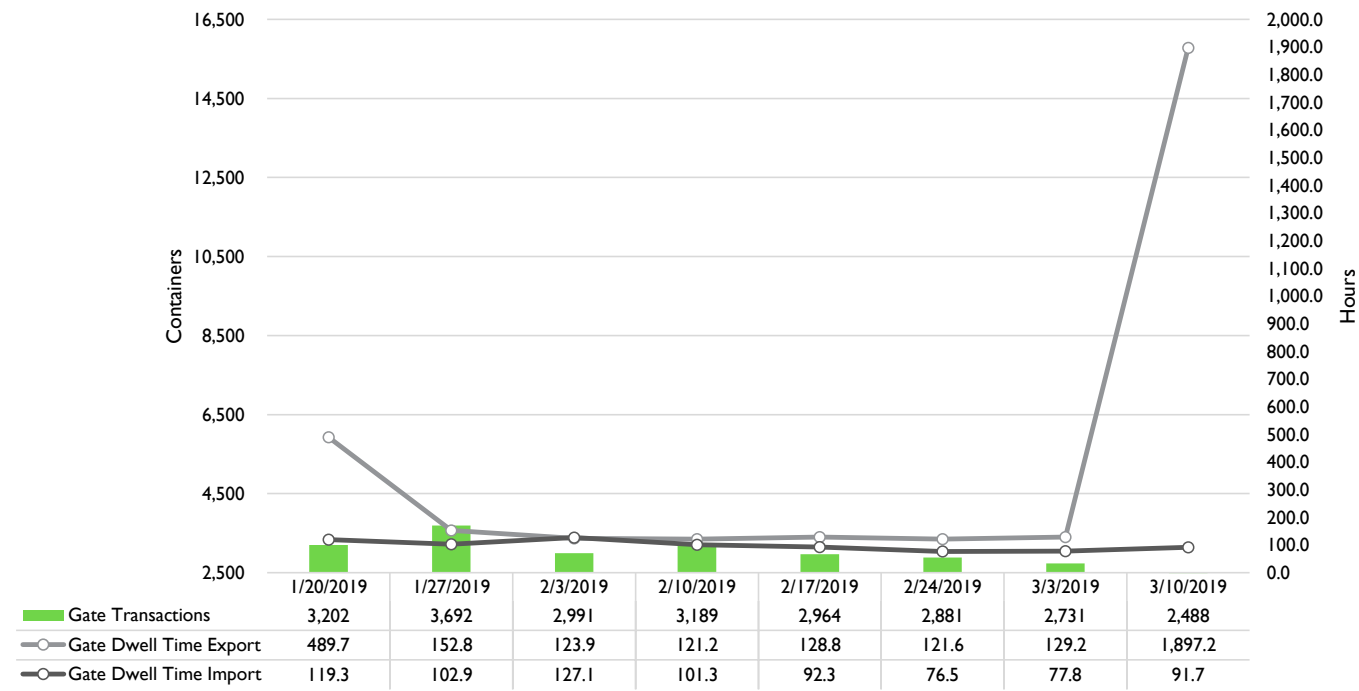

PMT Gate Containers and Dwell