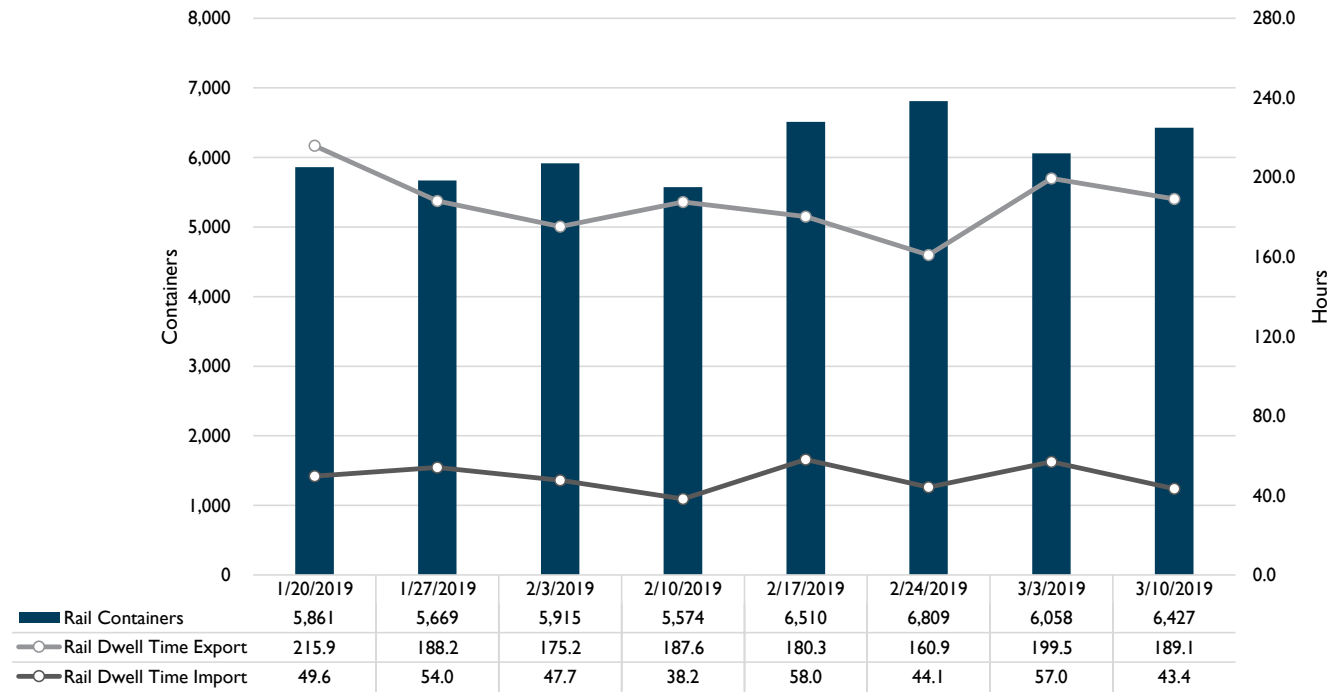

Rail Containers and Dwell

NIT Rail Containers and Dwell