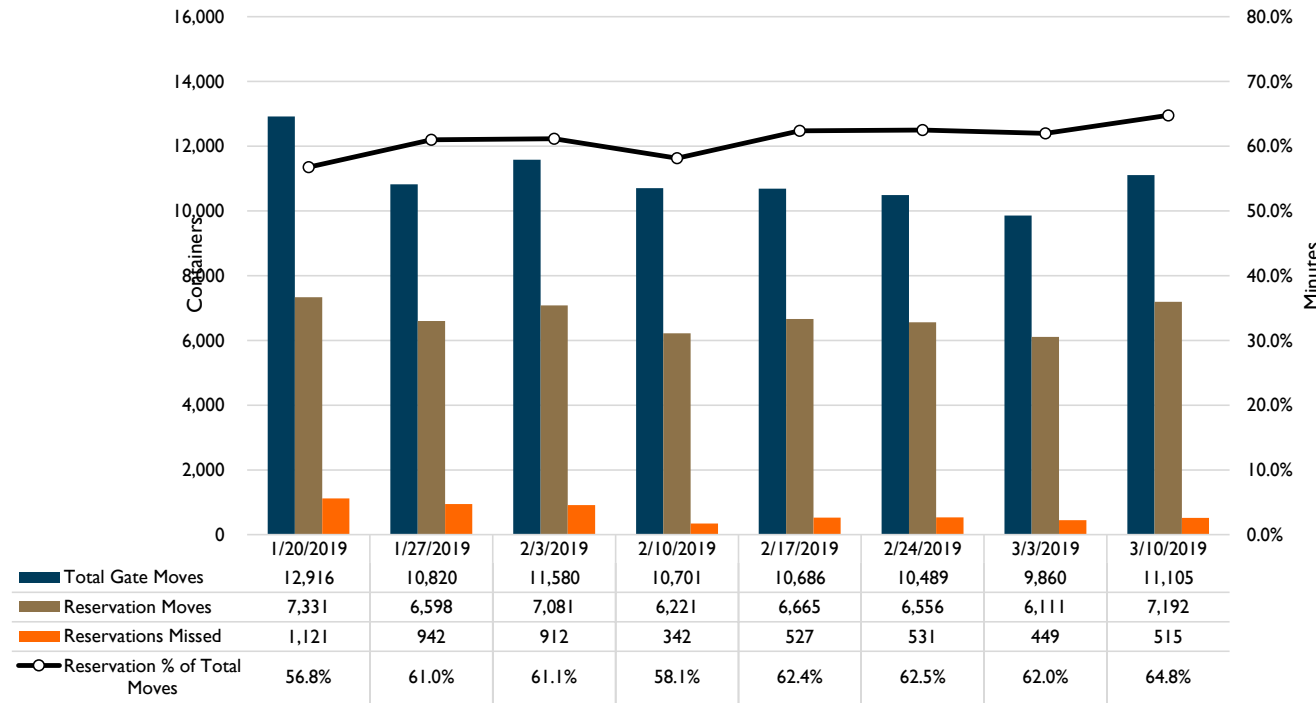

Truck Reservation System and Hourly Transactions

NIT Truck Reservation Statistics

VIG Truck Reservation Statistics

POV Truck Reservation Statistics

POV Weekly Transactions by Terminal and Hour

Gate Containers and Dwell