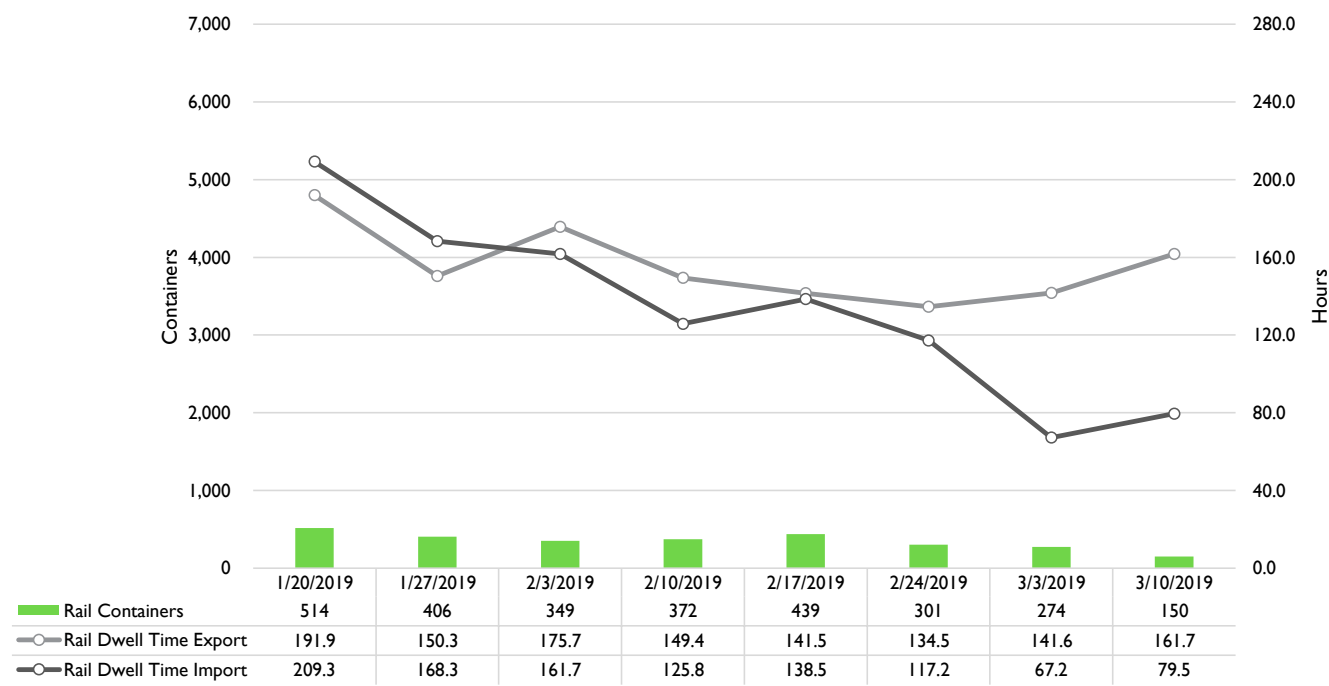

Truck Reservation System and Hourly Transactions

NIT Truck Reservation Statistics

VIG Truck Reservation Statistics

POV Truck Reservation Statistics

POV Weekly Transactions by Terminal and Hour

Gate Containers and Dwell

NIT Gate Containers and Dwell

VIG Gate Containers and Dwell

PMT Gate Containers and Dwell

POV Gate Containers and Dwell

Rail Containers and Dwell

NIT Rail Containers and Dwell

VIG Rail Containers and Dwell

PMT Rail Containers and Dwell