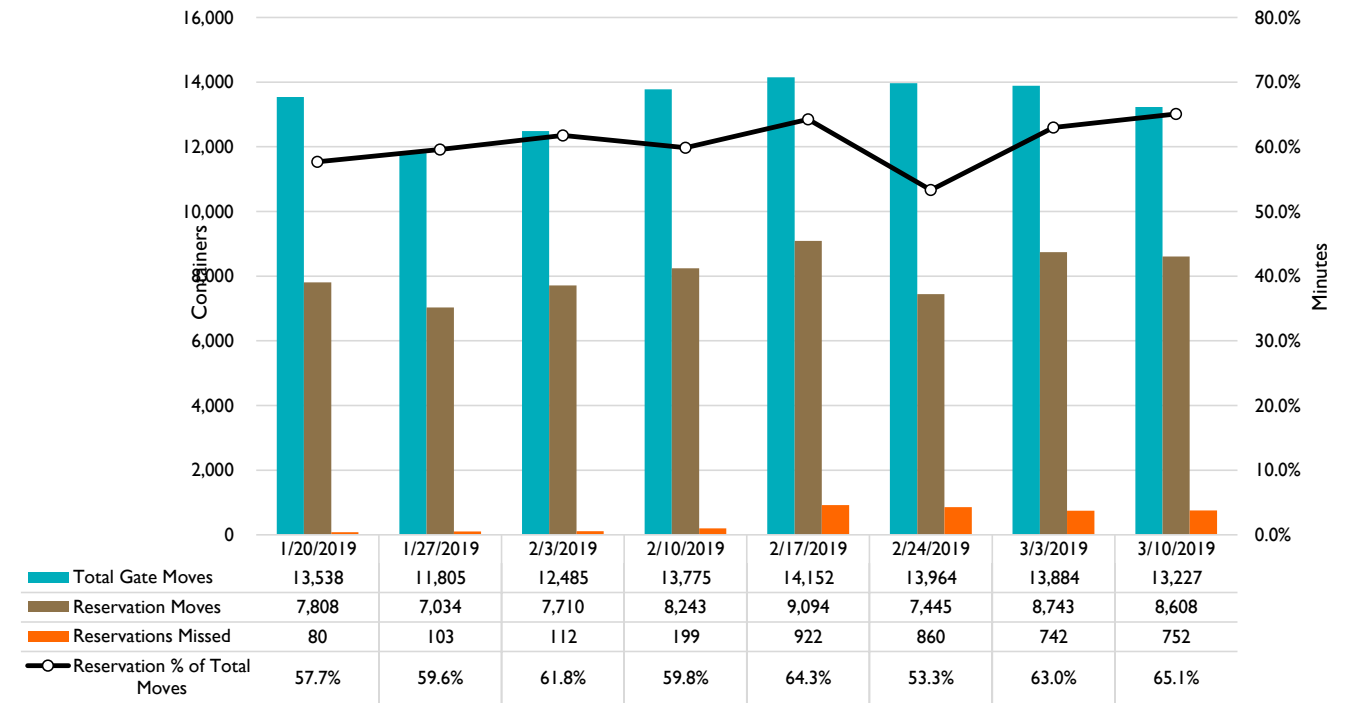

Truck Reservation System and Hourly Transactions

NIT Truck Reservation Statistics

VIG Truck Reservation Statistics

POV Truck Reservation Statistics

POV Weekly Transactions by Terminal and Hour

Gate Containers and Dwell