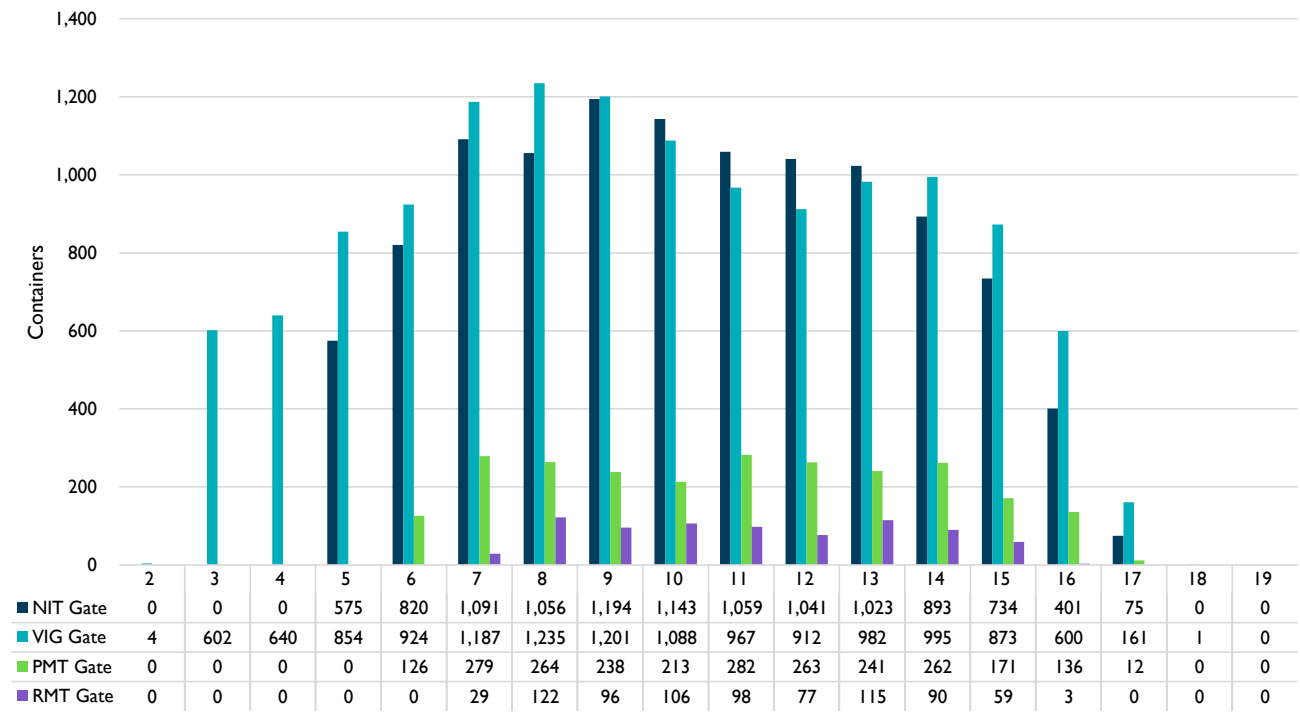

Truck Reservation System and Hourly Transactions

NIT Truck Reservation Statistics

VIG Truck Reservation Statistics

POV Truck Reservation Statistics

POV Weekly Transactions by Terminal and Hour

Gate Containers and Dwell