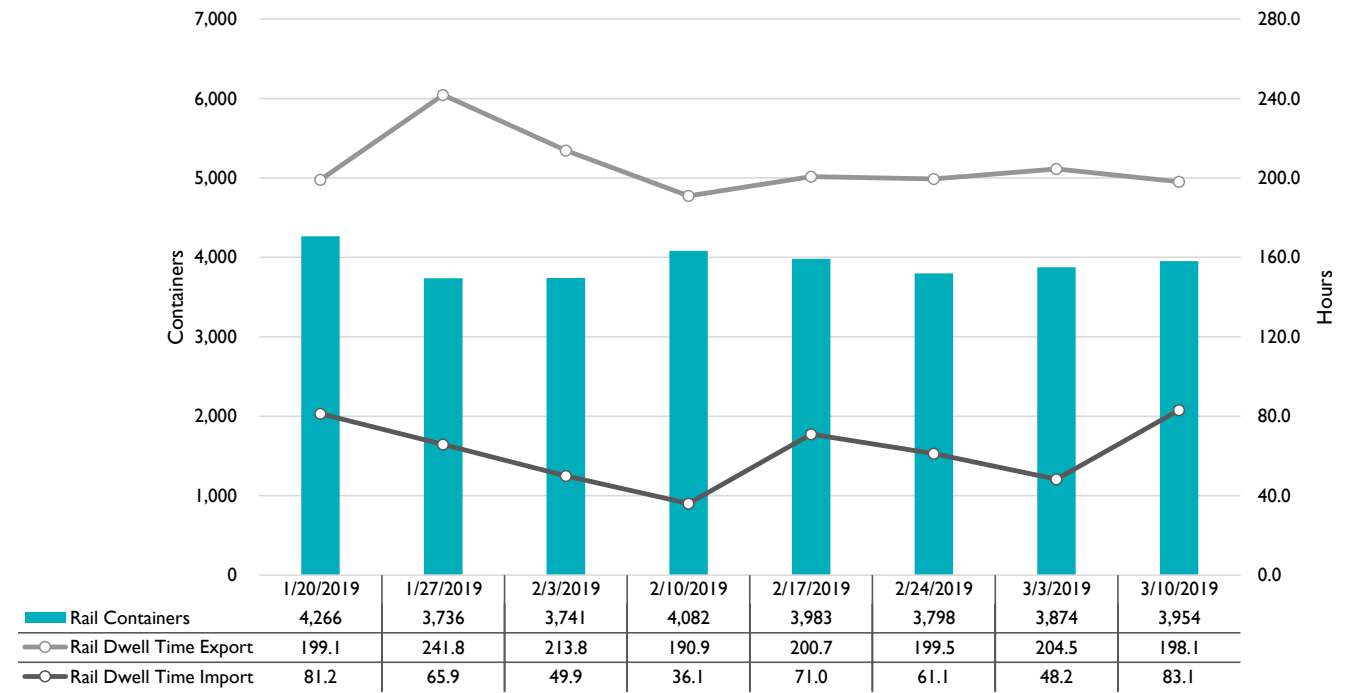

VIG Rail Containers and Dwell