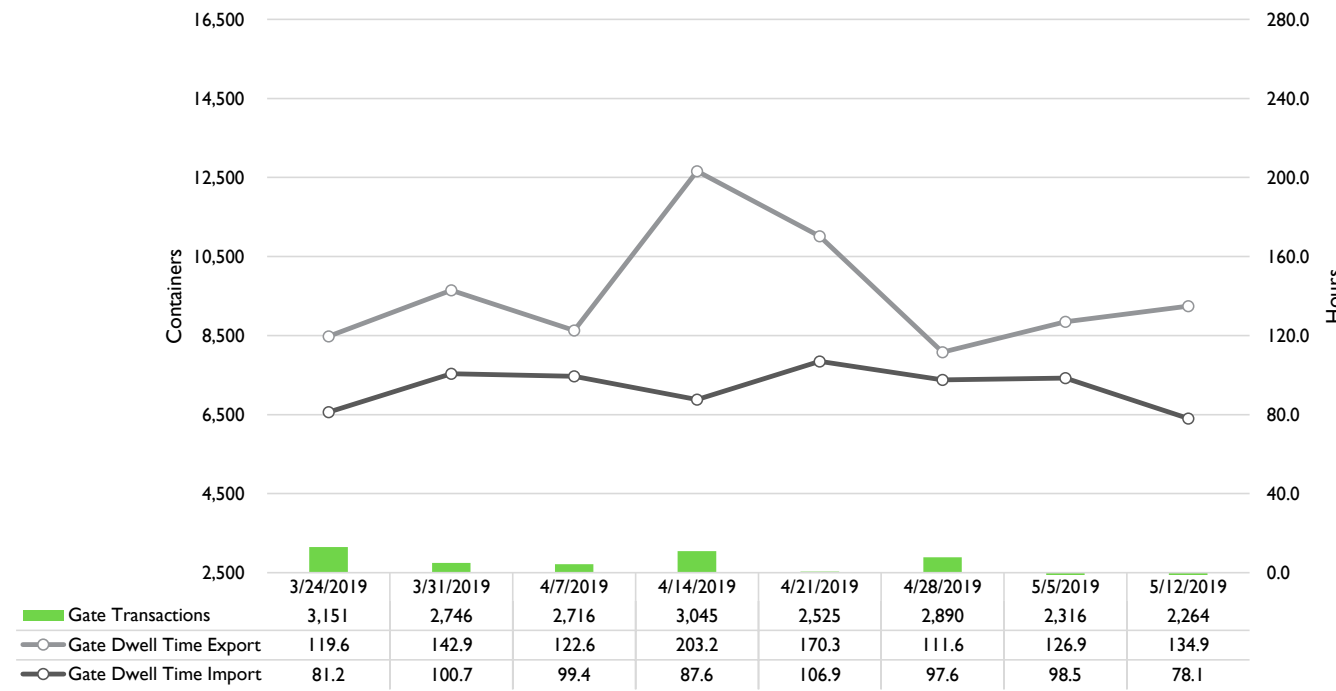

PMT Gate Containers and Dwell