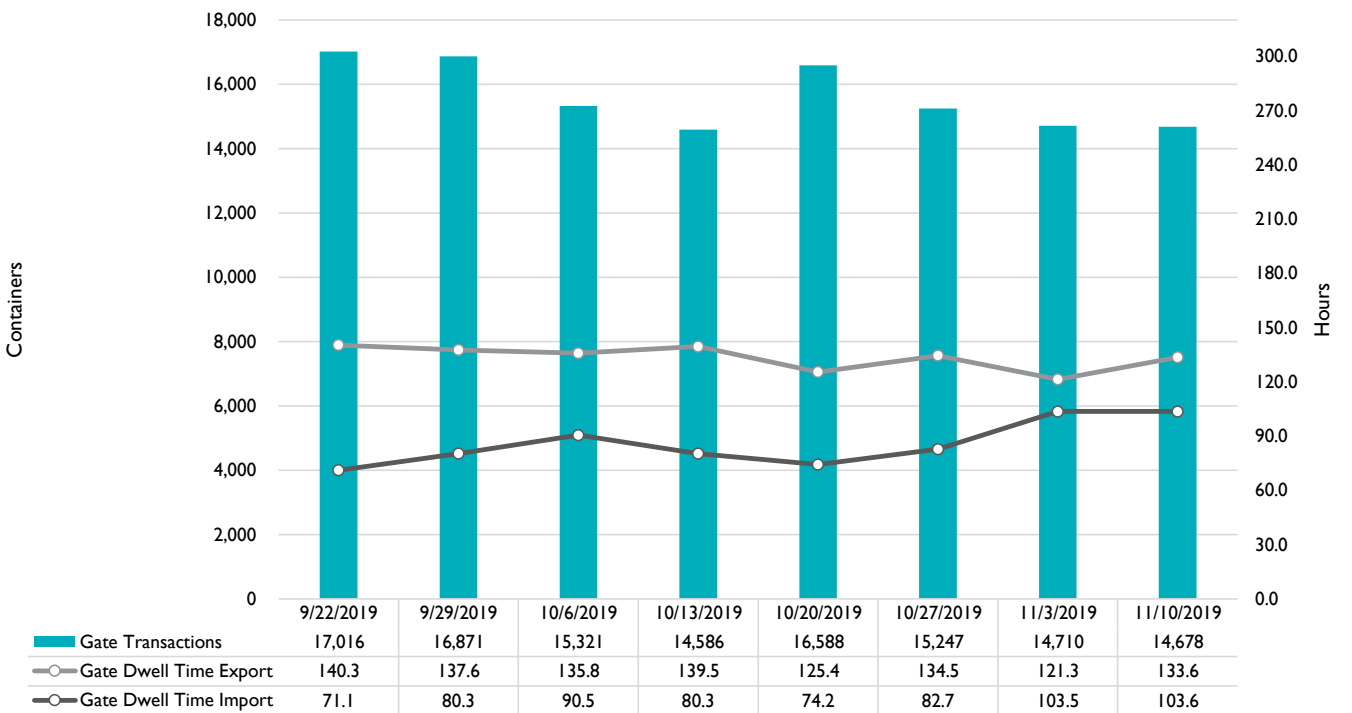

VIG Gate Containers and Dwell