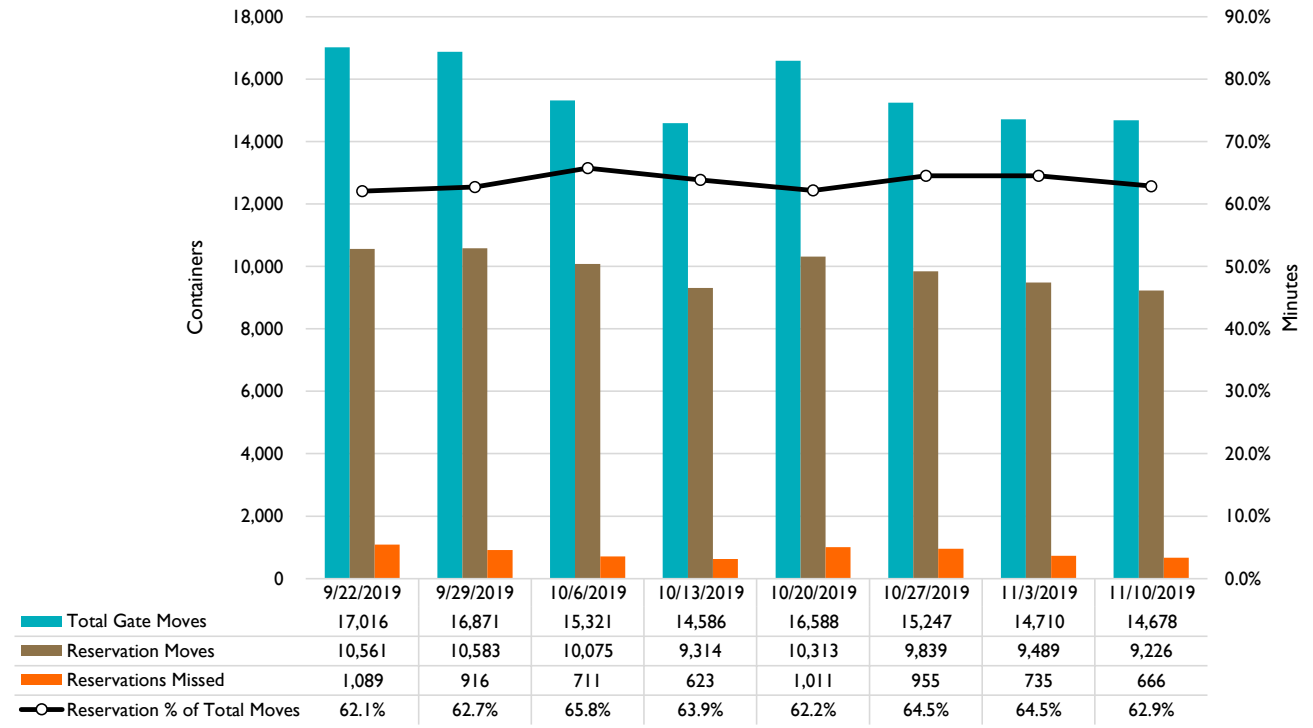

Truck Reservation System and Hourly Transactions

NIT Truck Reservation Statistics

VIG Truck Reservation Statistics

POV Truck Reservation Statistics

POV Weekly Transactions by Terminal and Hour

Gate Containers and Dwell