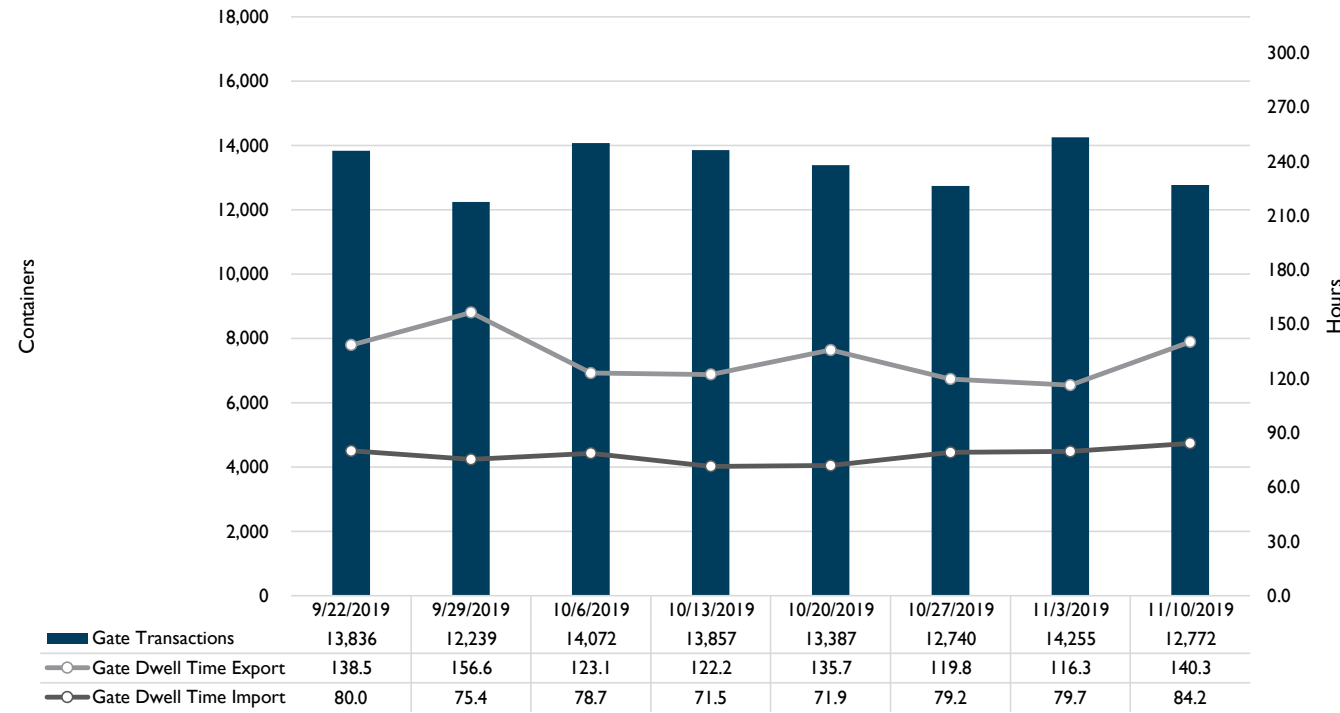

Gate Containers and Dwell

NIT Gate Containers and Dwell