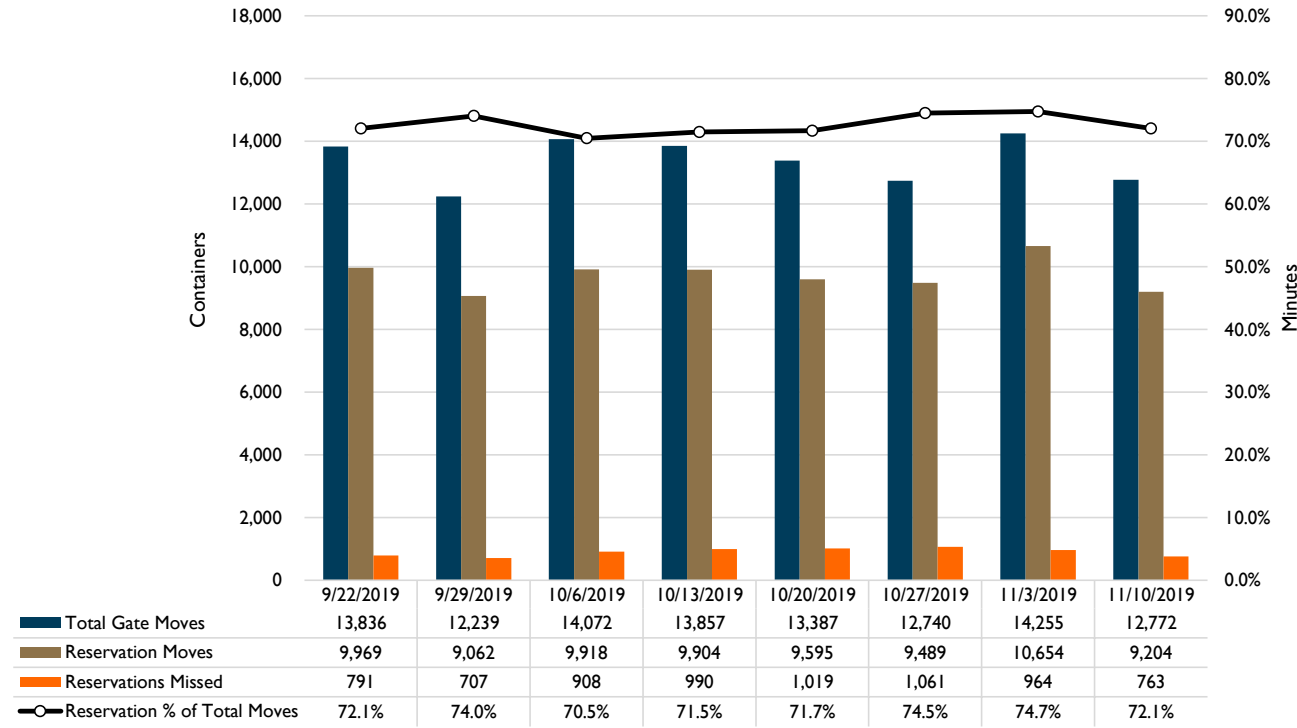

Truck Reservation System and Hourly Transactions

NIT Truck Reservation Statistics

VIG Truck Reservation Statistics

POV Truck Reservation Statistics

POV Weekly Transactions by Terminal and Hour

Gate Containers and Dwell