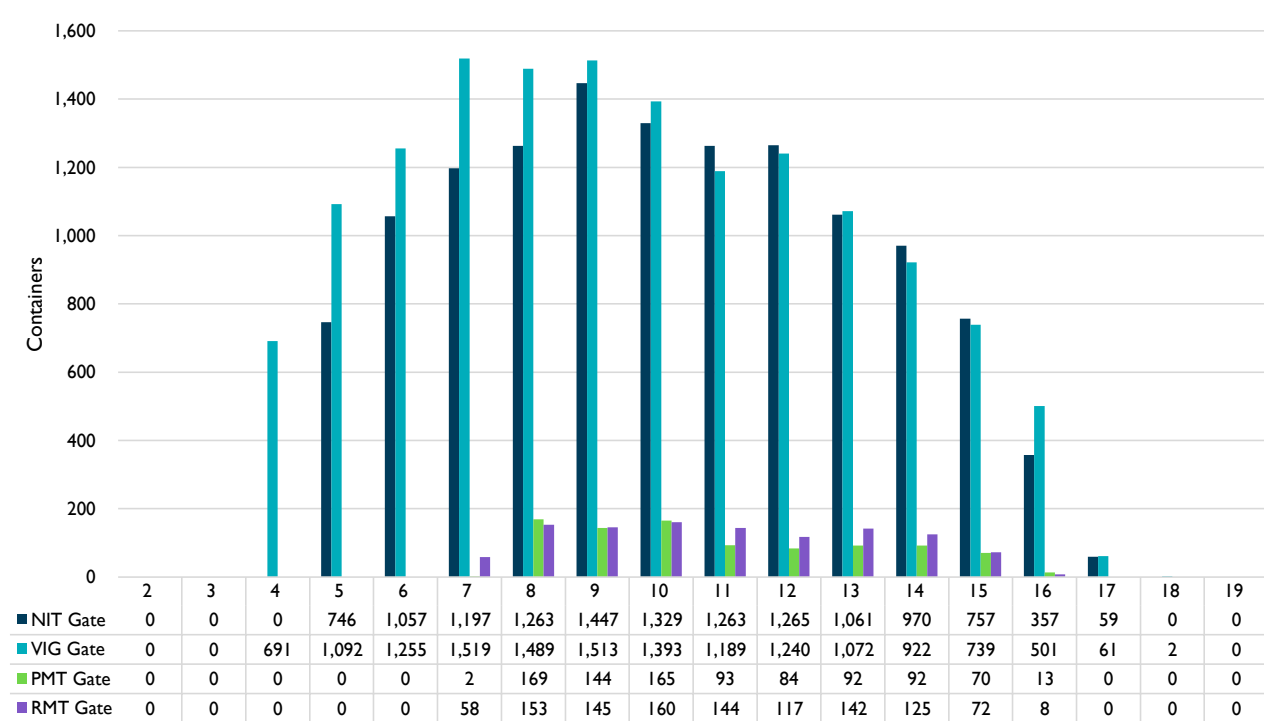

Truck Reservation System and Hourly Transactions

NIT Truck Reservation Statistics

VIG Truck Reservation Statistics

POV Truck Reservation Statistics

POV Weekly Transactions by Terminal and Hour

Gate Containers and Dwell