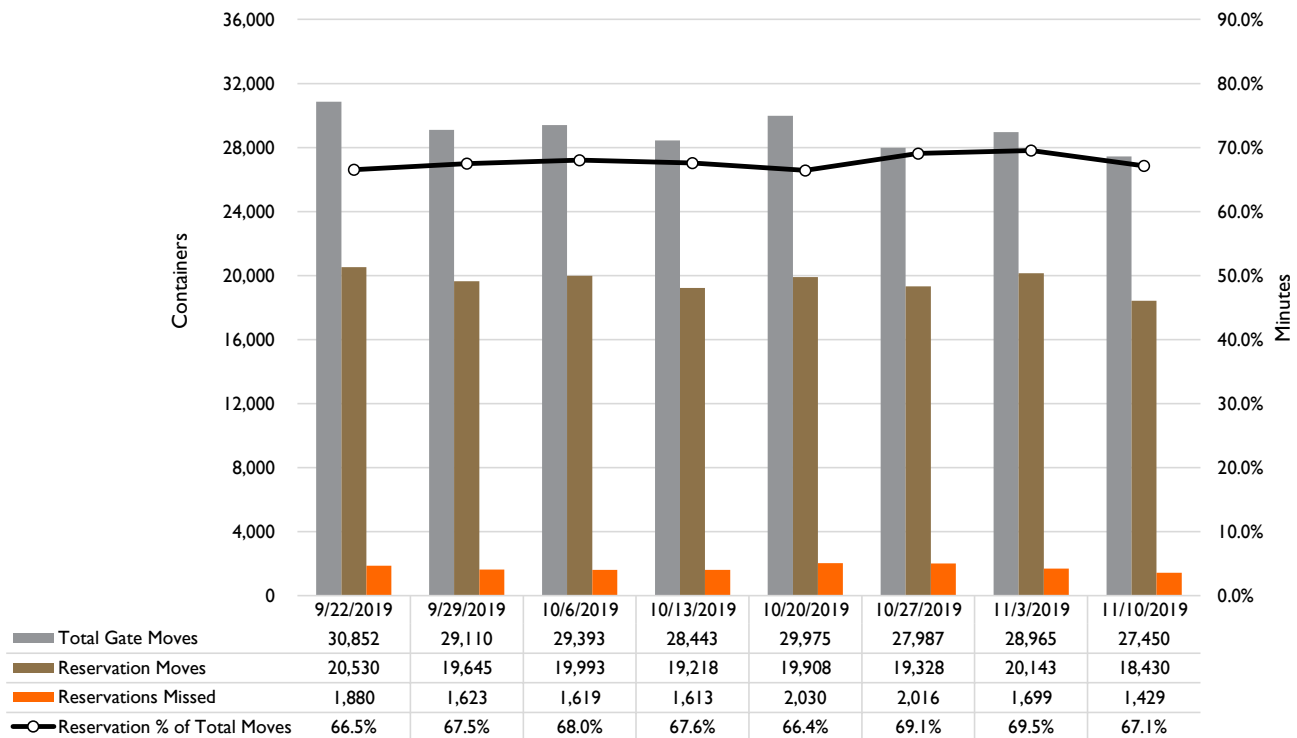

Truck Reservation System and Hourly Transactions

NIT Truck Reservation Statistics

VIG Truck Reservation Statistics

POV Truck Reservation Statistics

POV Weekly Transactions by Terminal and Hour

Gate Containers and Dwell