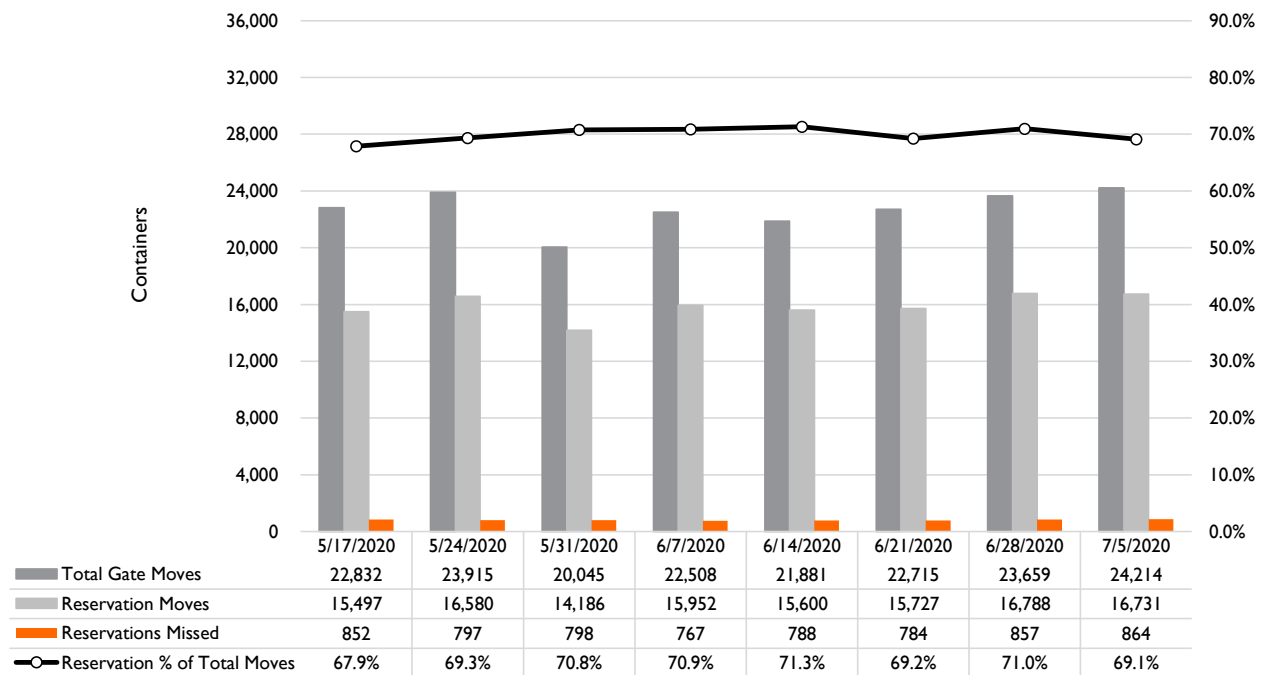

Port of Virginia Weekly Metrics

Gate Transactions

NIT Gate Transactions

VIG Gate Transactions

POV Gate Transactions

PPCY Gate Transactions

Please note: PPCY Gate Transactions are not included with POV Gate Transaction counts

Truck Reservation System and Hourly Transactions

NIT Truck Reservation Statistics

VIG Truck Reservation Statistics

POV Truck Reservation Statistics

POV Weekly Transactions by Terminal and Hour

Gate Containers and Dwell