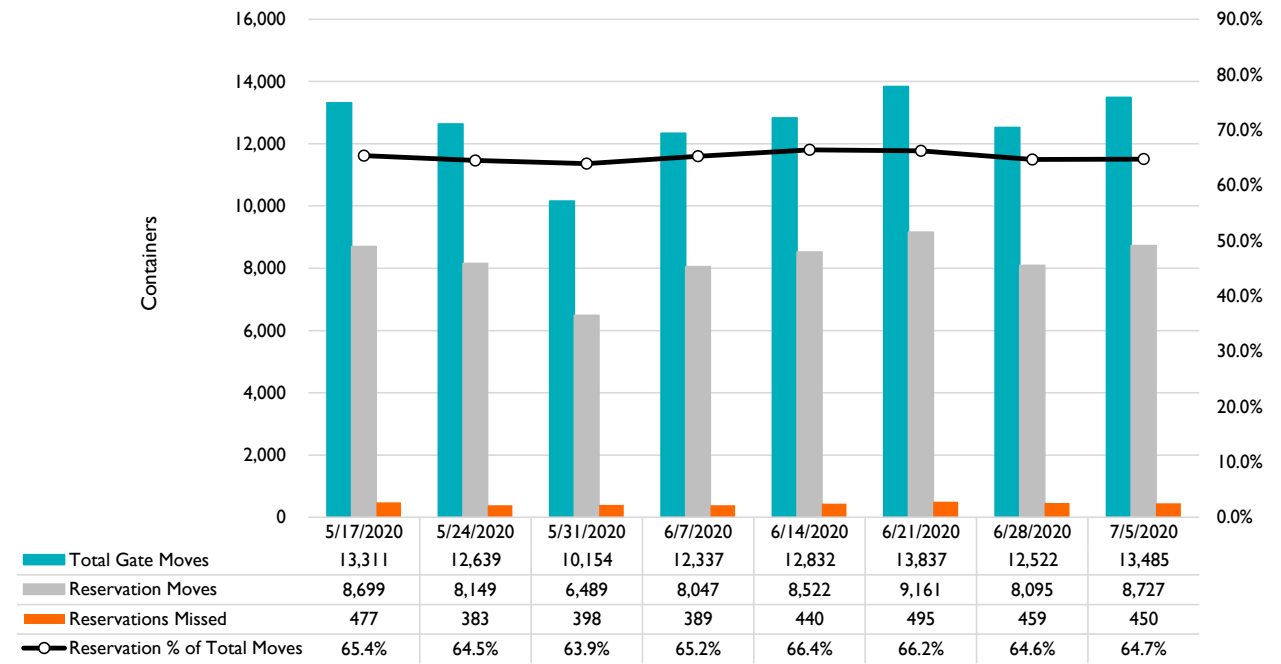

Port of Virginia Weekly Metrics

Gate Transactions

NIT Gate Transactions

VIG Gate Transactions

POV Gate Transactions

PPCY Gate Transactions

Please note: PPCY Gate Transactions are not included with POV Gate Transaction counts

Truck Reservation System and Hourly Transactions

NIT Truck Reservation Statistics

VIG Truck Reservation Statistics

POV Truck Reservation Statistics

POV Weekly Transactions by Terminal and Hour

Gate Containers and Dwell