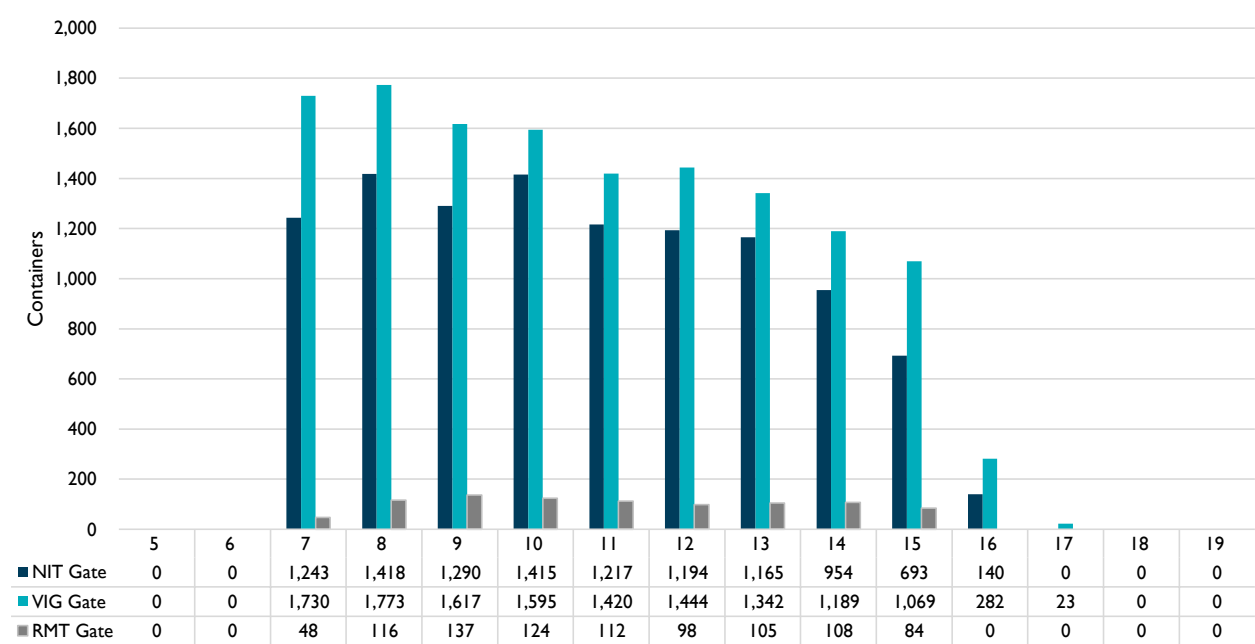

Port of Virginia Weekly Metrics

Gate Transactions

NIT Gate Transactions

VIG Gate Transactions

POV Gate Transactions

PPCY Gate Transactions

Please note: PPCY Gate Transactions are not included with POV Gate Transaction counts

Truck Reservation System and Hourly Transactions

NIT Truck Reservation Statistics

VIG Truck Reservation Statistics

POV Truck Reservation Statistics

POV Weekly Transactions by Terminal and Hour

Gate Containers and Dwell

NIT Gate Containers and Dwell

VIG Gate Containers and Dwell

Gate Transactions

POV Gate Containers and Dwell

Rail Containers and Dwell

NIT Rail Containers and Dwell

VIG Rail Containers and Dwell

POV Rail Containers and Dwell