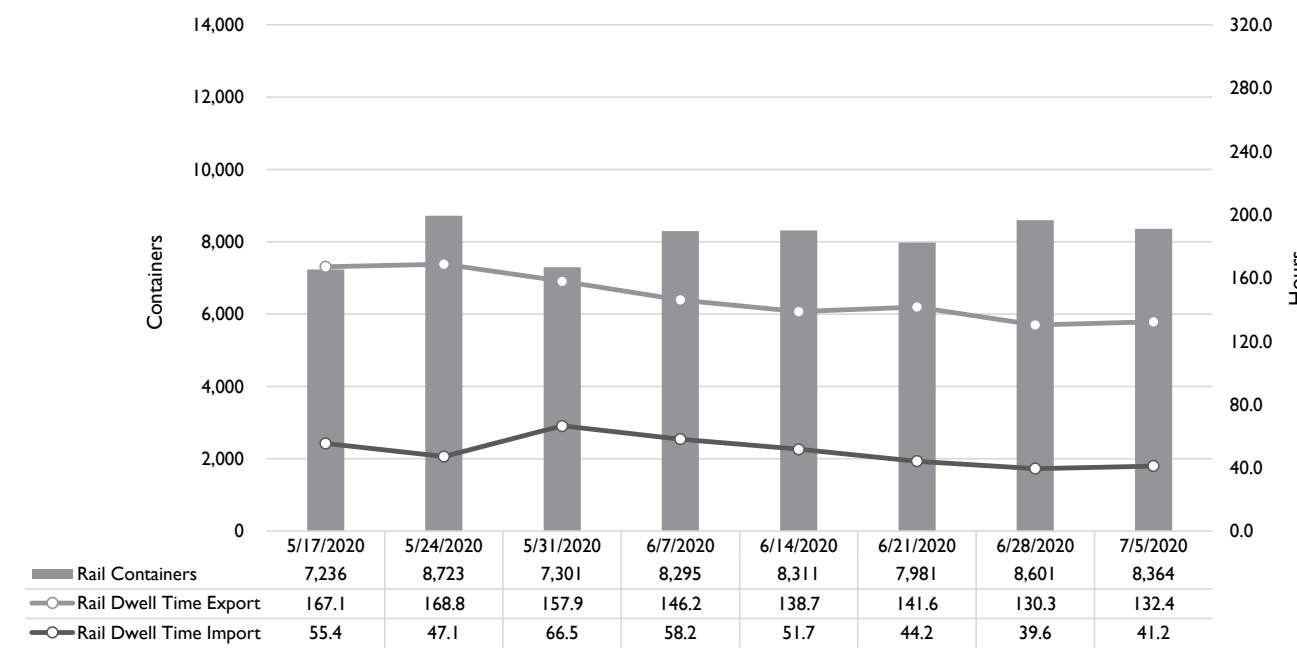

Truck Reservation System and Hourly Transactions

NIT Truck Reservation Statistics

VIG Truck Reservation Statistics

POV Truck Reservation Statistics

POV Weekly Transactions by Terminal and Hour

Gate Containers and Dwell

NIT Gate Containers and Dwell

VIG Gate Containers and Dwell

Gate Transactions

POV Gate Containers and Dwell

Rail Containers and Dwell

NIT Rail Containers and Dwell

VIG Rail Containers and Dwell

POV Rail Containers and Dwell