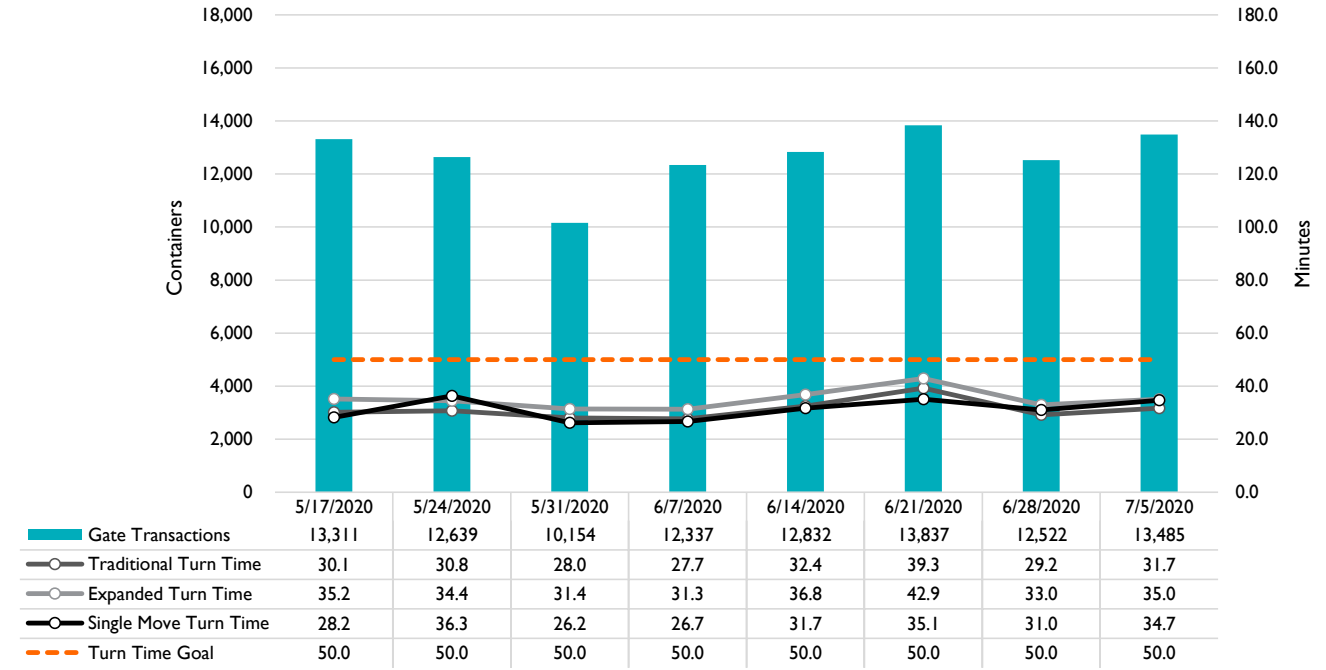

Port of Virginia Weekly Metrics

Gate Transactions

NIT Gate Transactions

VIG Gate Transactions

POV Gate Transactions

PPCY Gate Transactions

Please note: PPCY Gate Transactions are not included with POV Gate Transaction counts

Truck Reservation System and Hourly Transactions

NIT Truck Reservation Statistics

VIG Truck Reservation Statistics

POV Truck Reservation Statistics

POV Weekly Transactions by Terminal and Hour

Gate Containers and Dwell