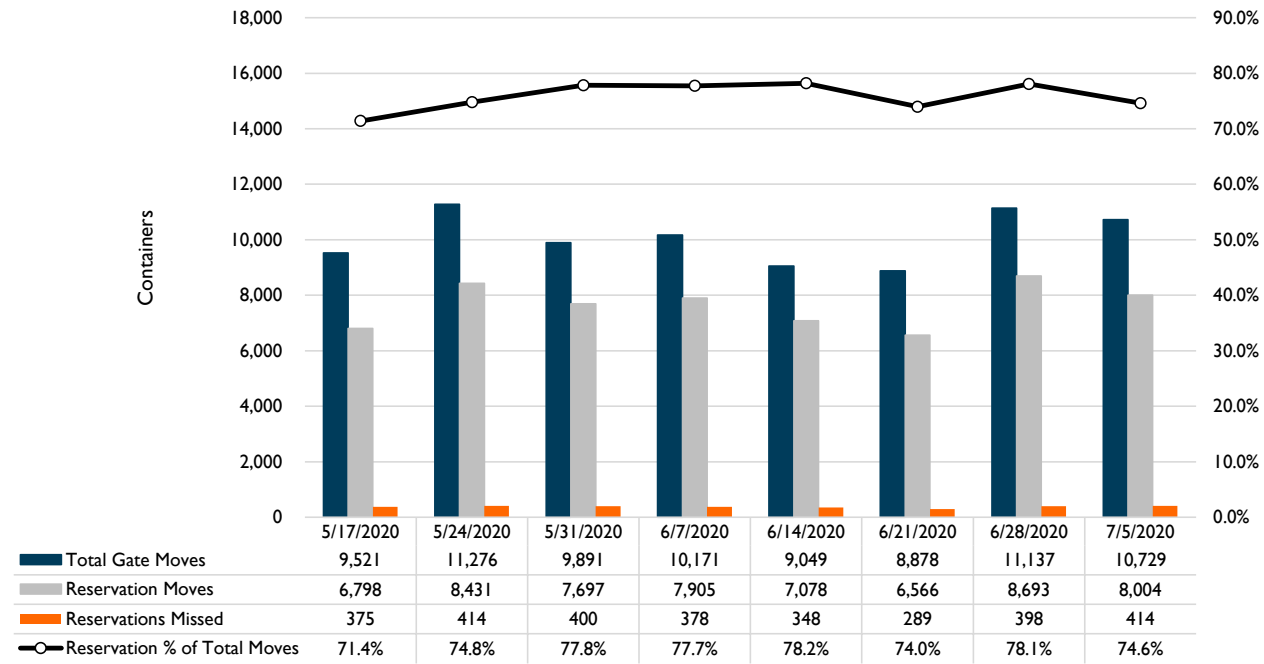

Port of Virginia Weekly Metrics

Gate Transactions

NIT Gate Transactions

VIG Gate Transactions

POV Gate Transactions

PPCY Gate Transactions

Please note: PPCY Gate Transactions are not included with POV Gate Transaction counts

Truck Reservation System and Hourly Transactions

NIT Truck Reservation Statistics

VIG Truck Reservation Statistics

POV Truck Reservation Statistics

POV Weekly Transactions by Terminal and Hour

Gate Containers and Dwell