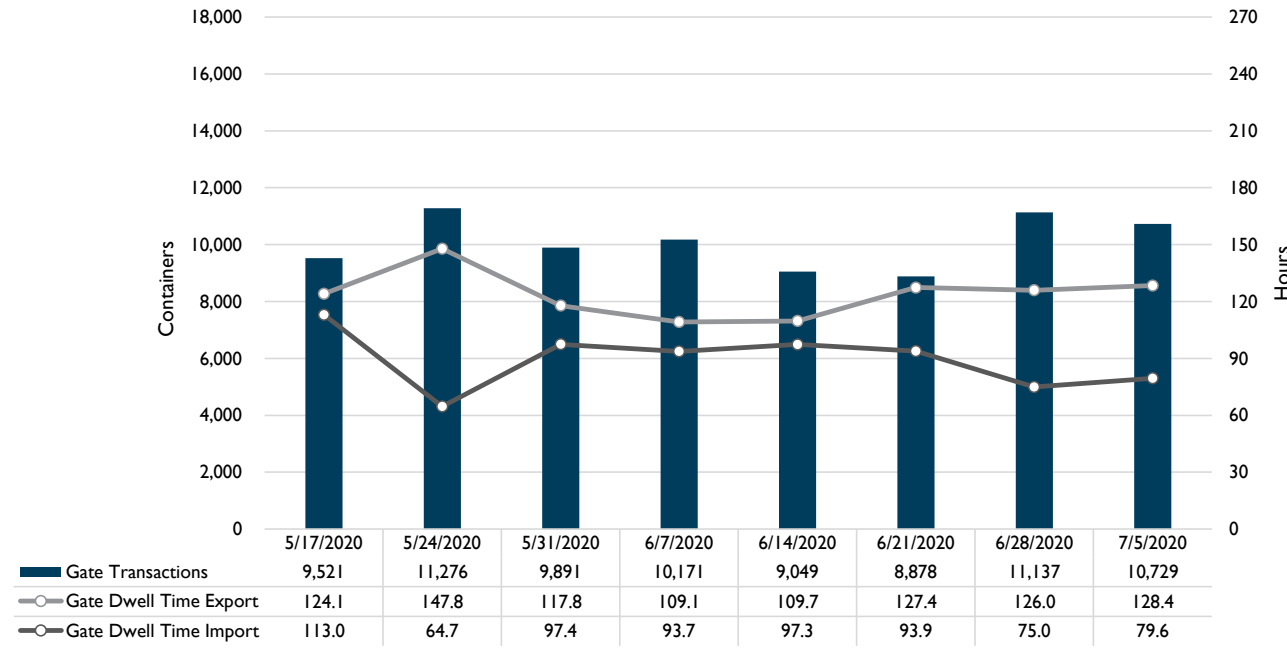

Gate Containers and Dwell

NIT Gate Containers and Dwell