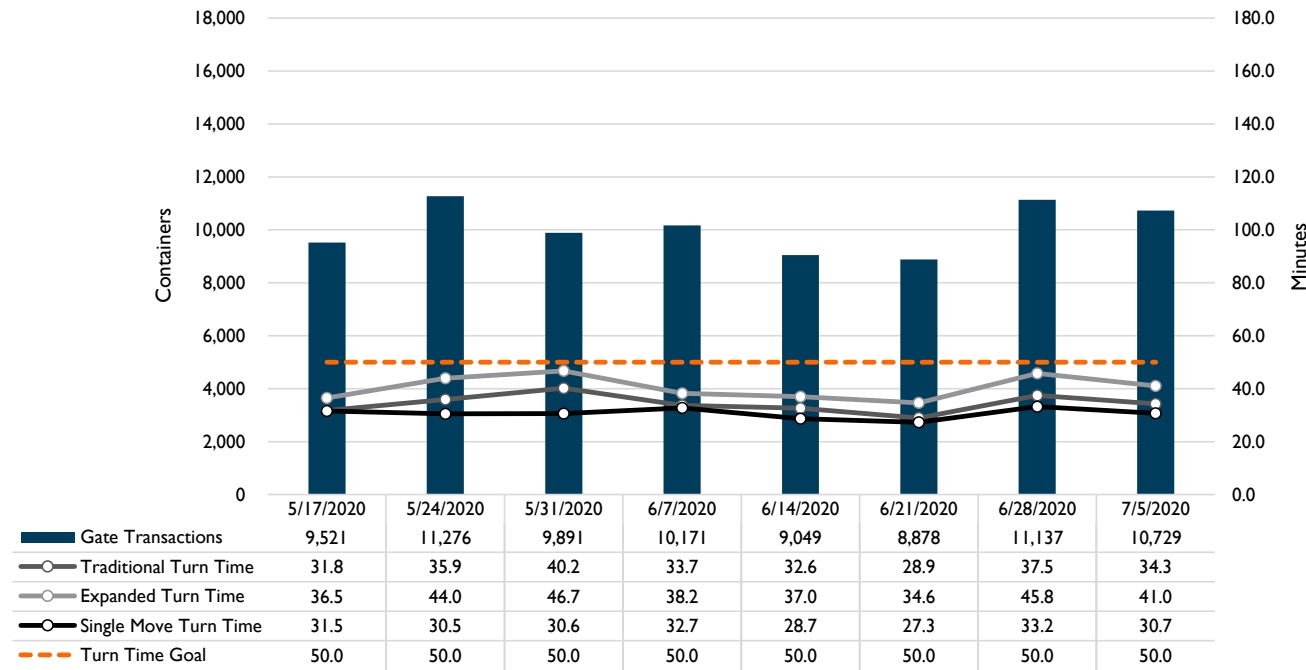

Port of Virginia Weekly Metrics

Gate Transactions

NIT Gate Transactions

VIG Gate Transactions

POV Gate Transactions

PPCY Gate Transactions

Please note: PPCY Gate Transactions are not included with POV Gate Transaction counts

Truck Reservation System and Hourly Transactions

NIT Truck Reservation Statistics

VIG Truck Reservation Statistics

POV Truck Reservation Statistics

POV Weekly Transactions by Terminal and Hour

Gate Containers and Dwell