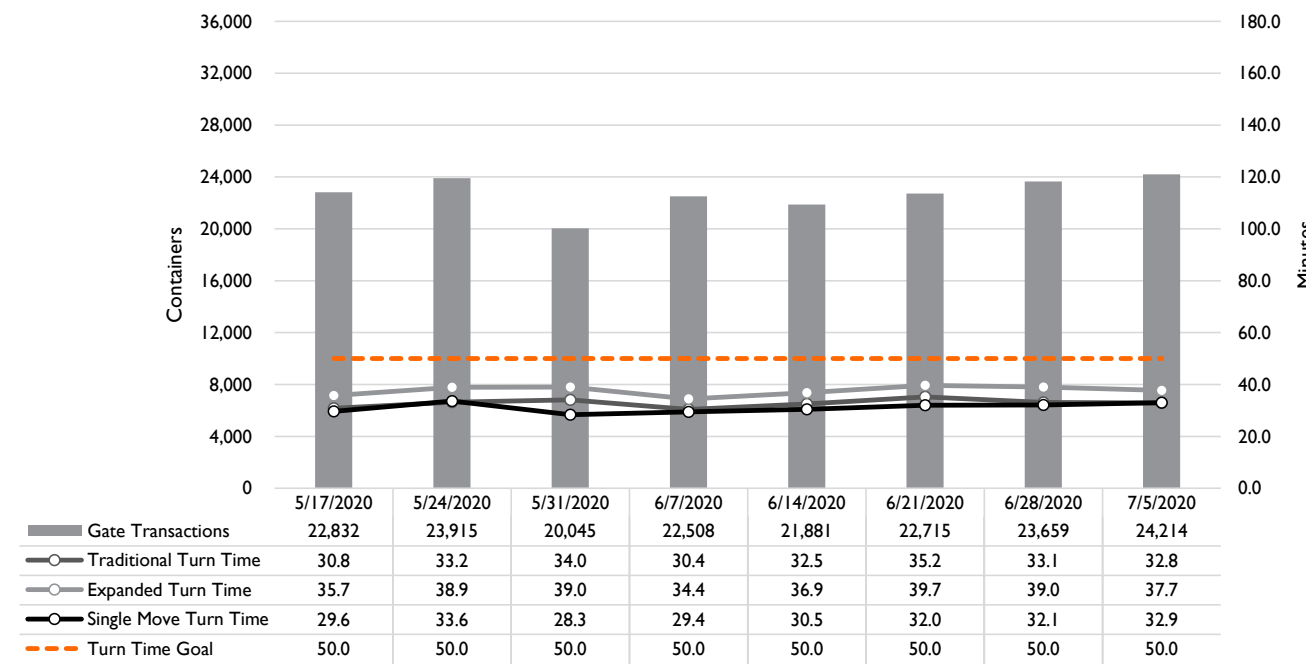

Port of Virginia Weekly Metrics

Gate Transactions

NIT Gate Transactions

VIG Gate Transactions

POV Gate Transactions

PPCY Gate Transactions

Please note: PPCY Gate Transactions are not included with POV Gate Transaction counts

Truck Reservation System and Hourly Transactions

NIT Truck Reservation Statistics

VIG Truck Reservation Statistics

POV Truck Reservation Statistics

POV Weekly Transactions by Terminal and Hour

Gate Containers and Dwell