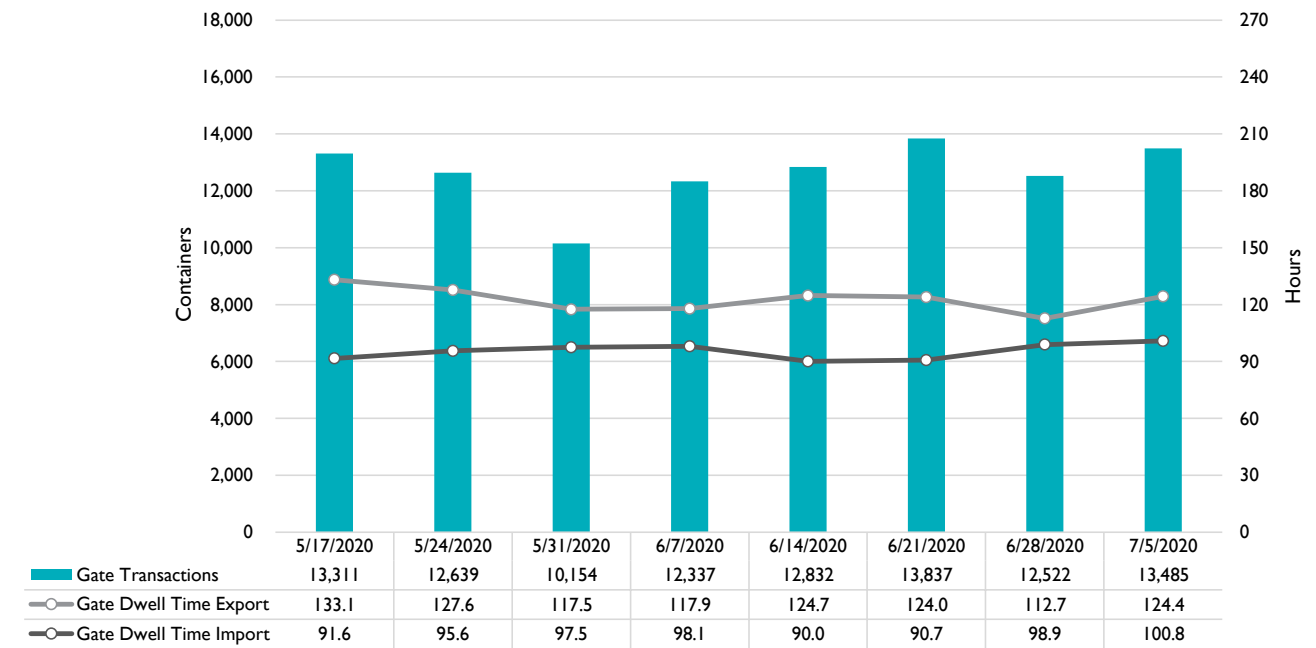

VIG Gate Containers and Dwell