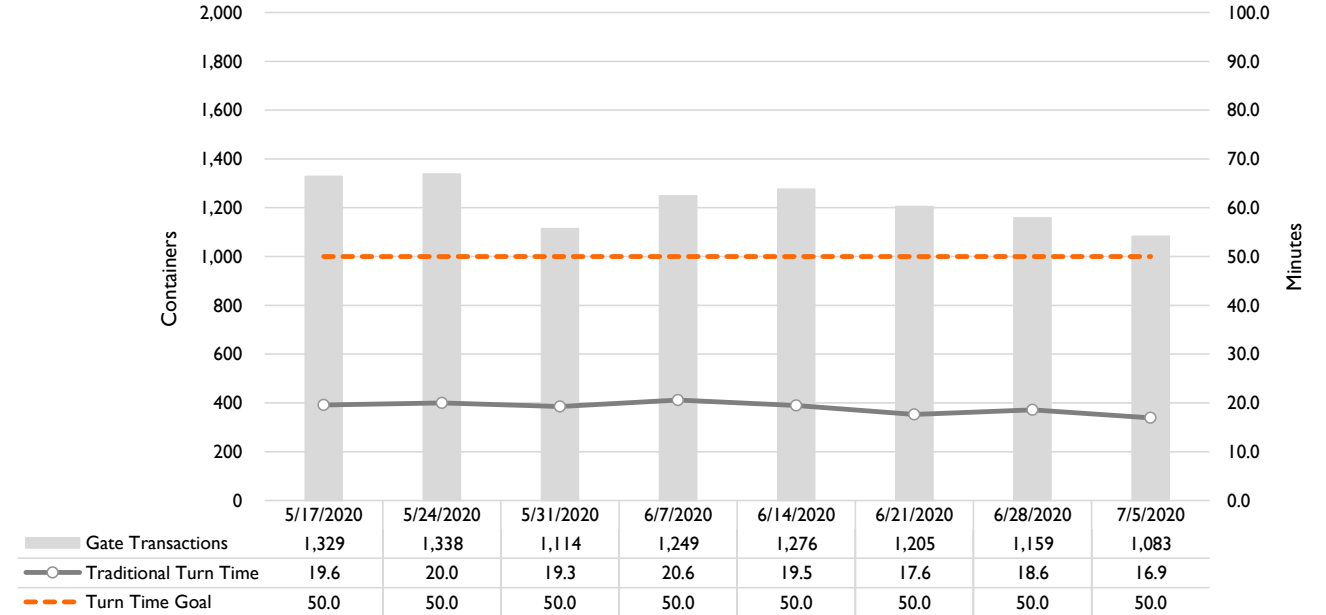

Port of Virginia Weekly Metrics

Gate Transactions

NIT Gate Transactions

VIG Gate Transactions

POV Gate Transactions

PPCY Gate Transactions

Please note: PPCY Gate Transactions are not included with POV Gate Transaction counts

Truck Reservation System and Hourly Transactions

NIT Truck Reservation Statistics

VIG Truck Reservation Statistics

POV Truck Reservation Statistics

POV Weekly Transactions by Terminal and Hour

Gate Containers and Dwell