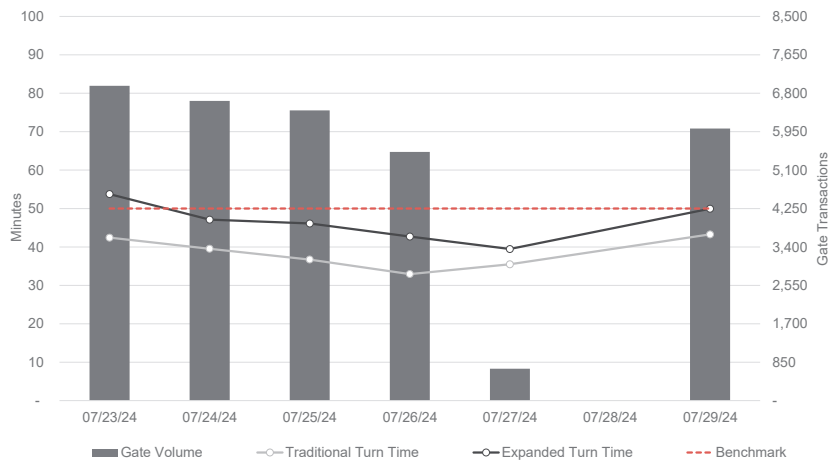

PERFORMANCE OVERVIEW

Metrics are last 7-day averages

GATE OVERVIEW

Daily operations metrics

RAIL OVERVIEW

Daily operations metrics