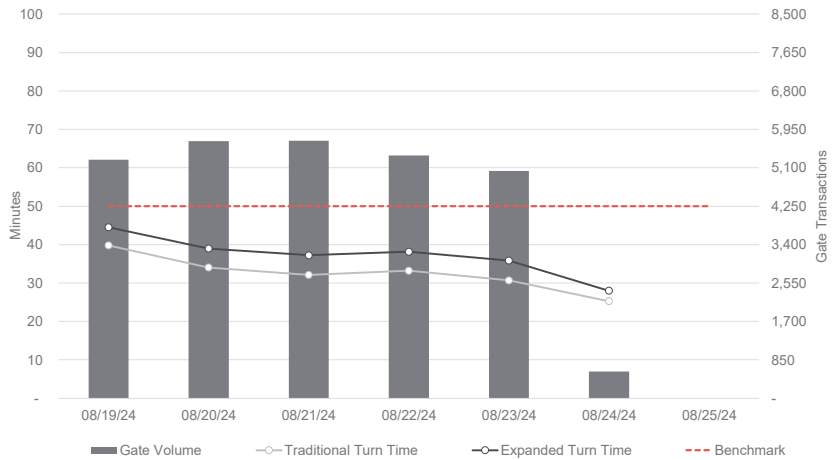

UPDATED HOURS

Effective July 20, 2024

- VIG** **Virginia International Gateway**
M-F: 0500-1800
SA: 0700-1100
SU: Closed
- NIT** **Norfolk International Terminals**
M-F: 0600-1700
SA: Closed
SU: Closed
- PPCY** **Pinnars Point Container Yard**
M-F: 0500-1830
SA: 0700-1130
SU: Closed

PERFORMANCE OVERVIEW

Metrics are last 7-day averages

GATE OVERVIEW

Daily operations metrics

RAIL OVERVIEW

Daily operations metrics