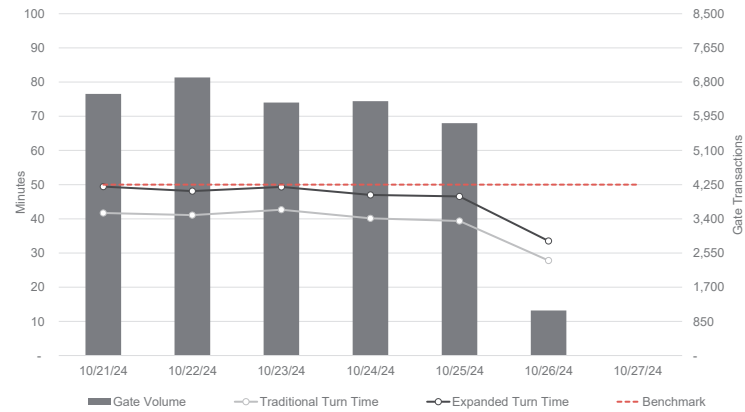

PERFORMANCE OVERVIEW

Metrics are last 7-day averages

GATE OVERVIEW

Daily operations metrics

RAIL OVERVIEW

Daily operations metrics