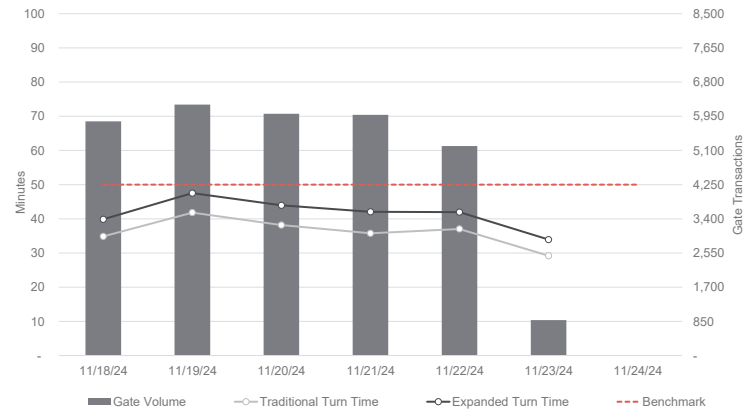

PERFORMANCE OVERVIEW

Metrics are last 7-day averages

GATE OVERVIEW

Daily operations metrics

RAIL OVERVIEW

Daily operations metrics