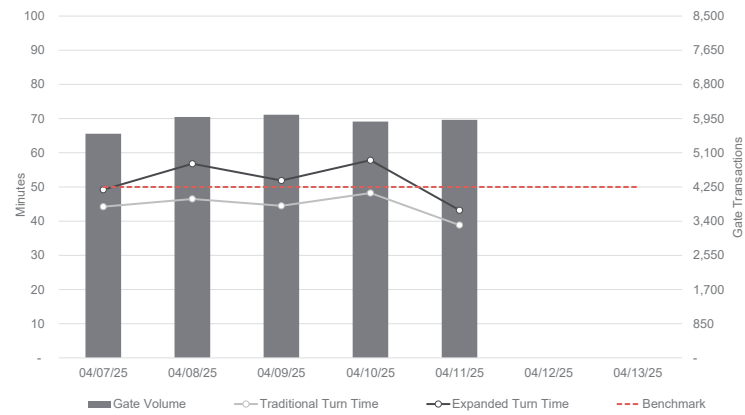

GATE OVERVIEW

Daily operations metrics