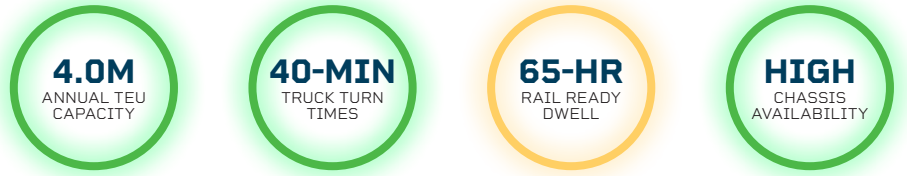

## PERFORMANCE OVERVIEW

Metrics are last 7-day averages