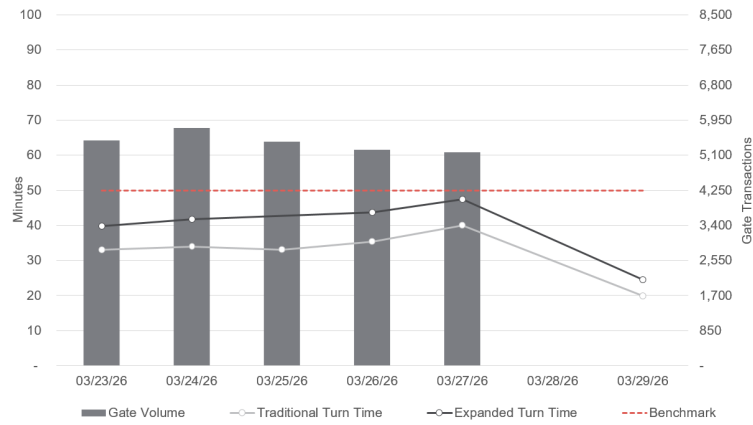

GATE OVERVIEW

Daily operations metrics