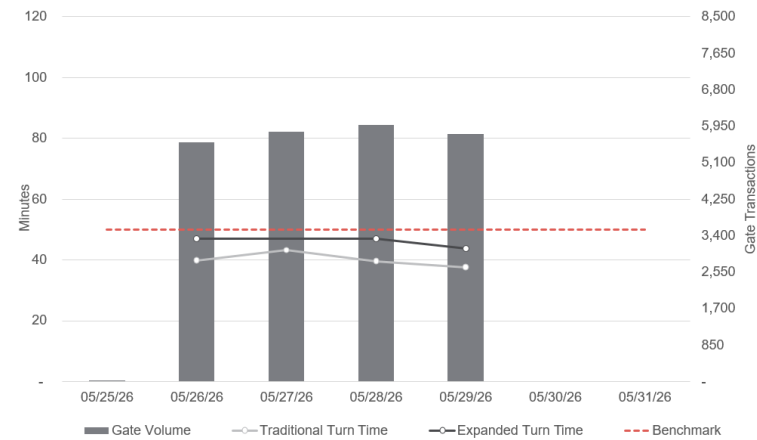

GATE OVERVIEW

Daily operations metrics